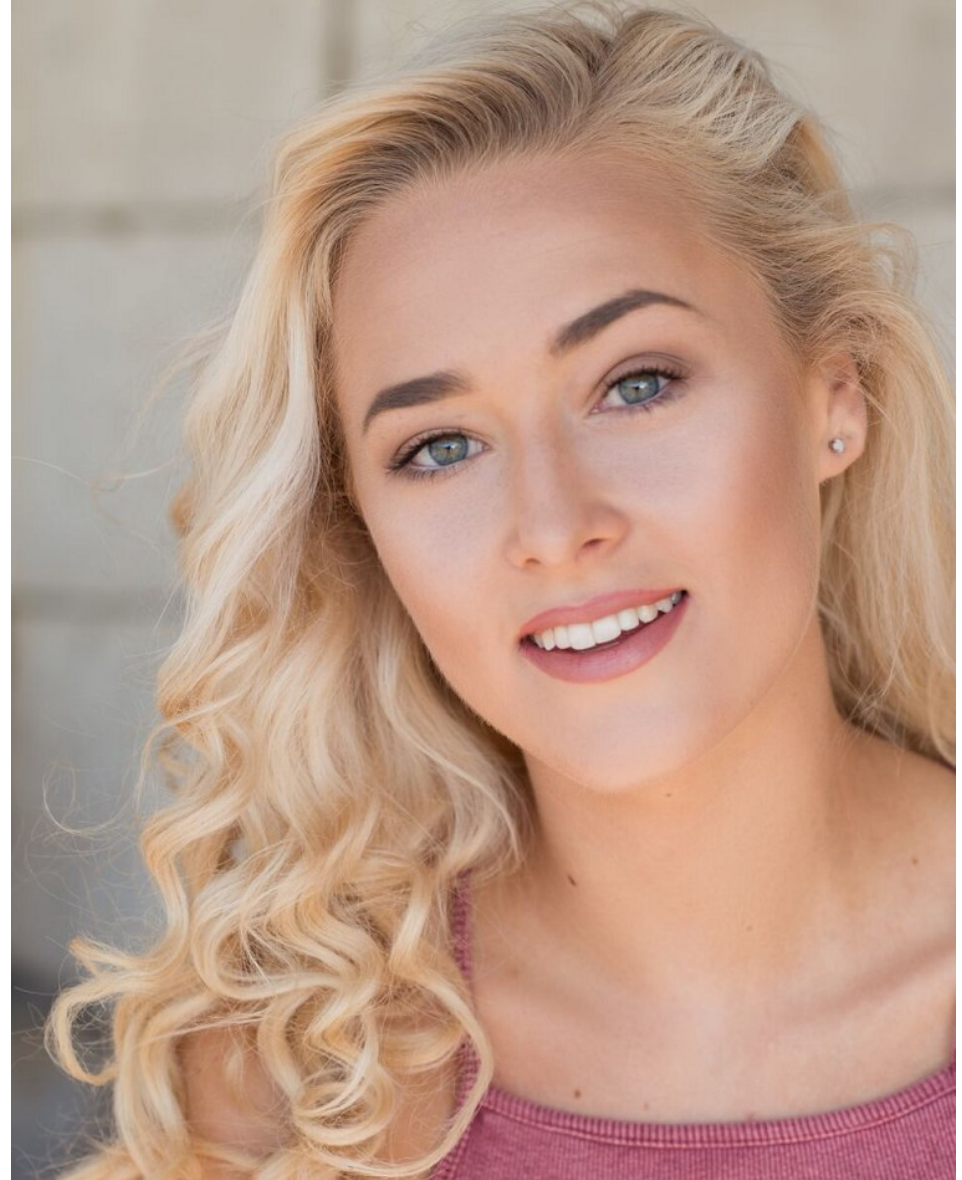

FLEUR LOUISE HUNT

Height 172cm/5'7.5" Bust 81cm/32" C Waist 69cm/27" Hips 91cm/36" Dress 36 EU/6 US/8 UK Shoe 38.5 EU/7.5 US/5.5 UK Hair Blonde Eyes Blue

FLEUR LOUISE HUNT

Height 172cm/5'7.5" Bust 81cm/32" C Waist 69cm/27" Hips 91cm/36" Dress 36 EU/6 US/8 UK Shoe 38.5 EU/7.5 US/5.5 UK Hair Blonde Eyes Blue