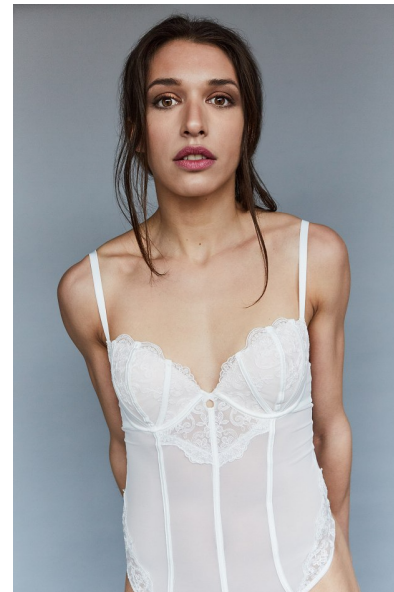

## ELEONORA CUCCIARELLI

Height 168cm/5'6" Bust 86cm/34" A/B Waist 68cm/26.5"  
Hips 93cm/36.5" Dress 38 EU/8 US/10 UK Shoe 38.5 EU/7.5 US/5.5 UK  
Hair Brunette Eyes Green/Brown

Majestic Model Management & Casting  
7 Churton Villa, Churton Road, Chester, CH3 5EB  
Tel: 0151 329 2191 | Email: [info@majestic-models.com](mailto:info@majestic-models.com)