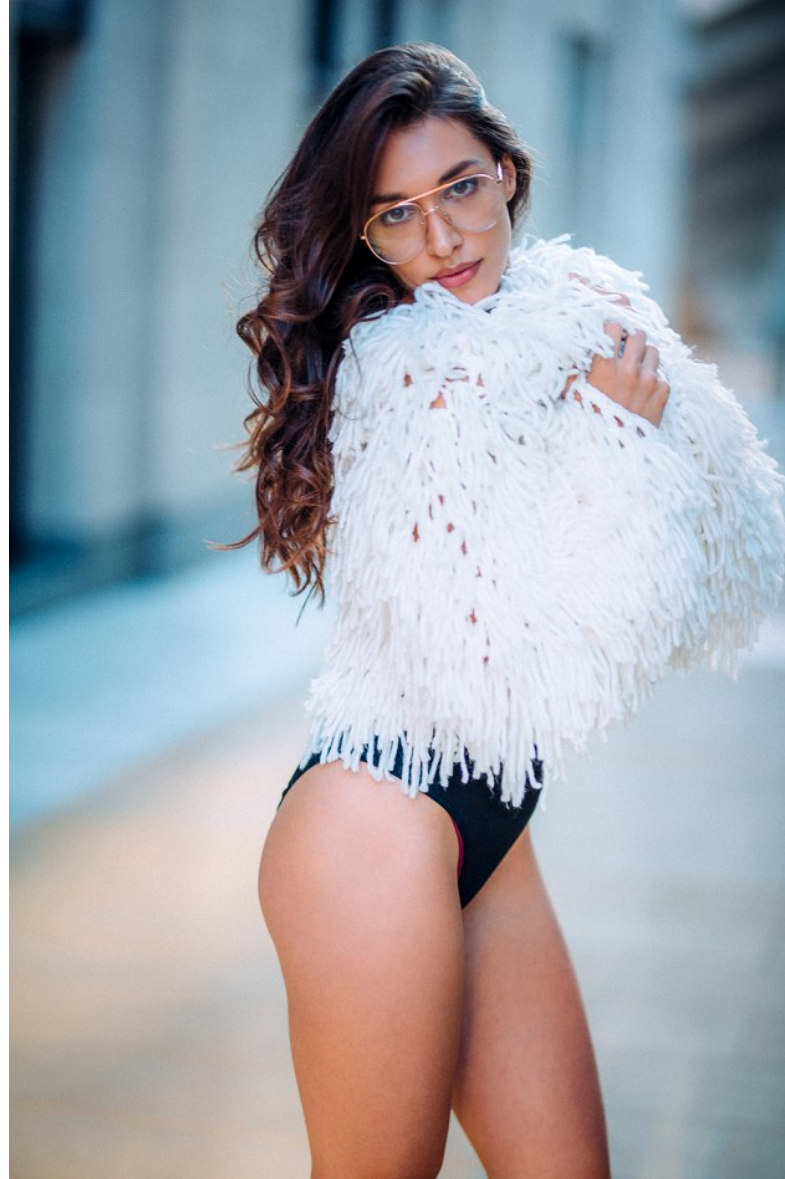

ELEONORA CUCCIARELLI

Height 168cm/5'6" Bust 86cm/34" A/B Waist 68cm/26.5" Hips 93cm/36.5" Dress 38 EU/8 US/10 UK Shoe 38.5 EU/7.5 US/5.5 UK Hair Brunette Eyes Green/Brown

ELEONORA CUCCIARELLI

Height 168cm/5'6" Bust 86cm/34" A/B Waist 68cm/26.5" Hips 93cm/36.5" Dress 38 EU/8 US/10 UK Shoe 38.5 EU/7.5 US/5.5 UK Hair Brunette Eyes Green/Brown