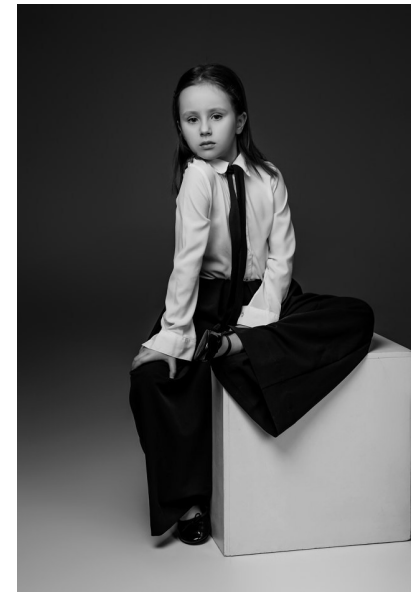

EMILIA N

Height 125cm/4'1"

Majestic Model Management & Casting
7 Churton Villa, Churton Road, Chester, CH3 5EB
Tel: 0151 329 2191 | Email: info@majestic-models.com