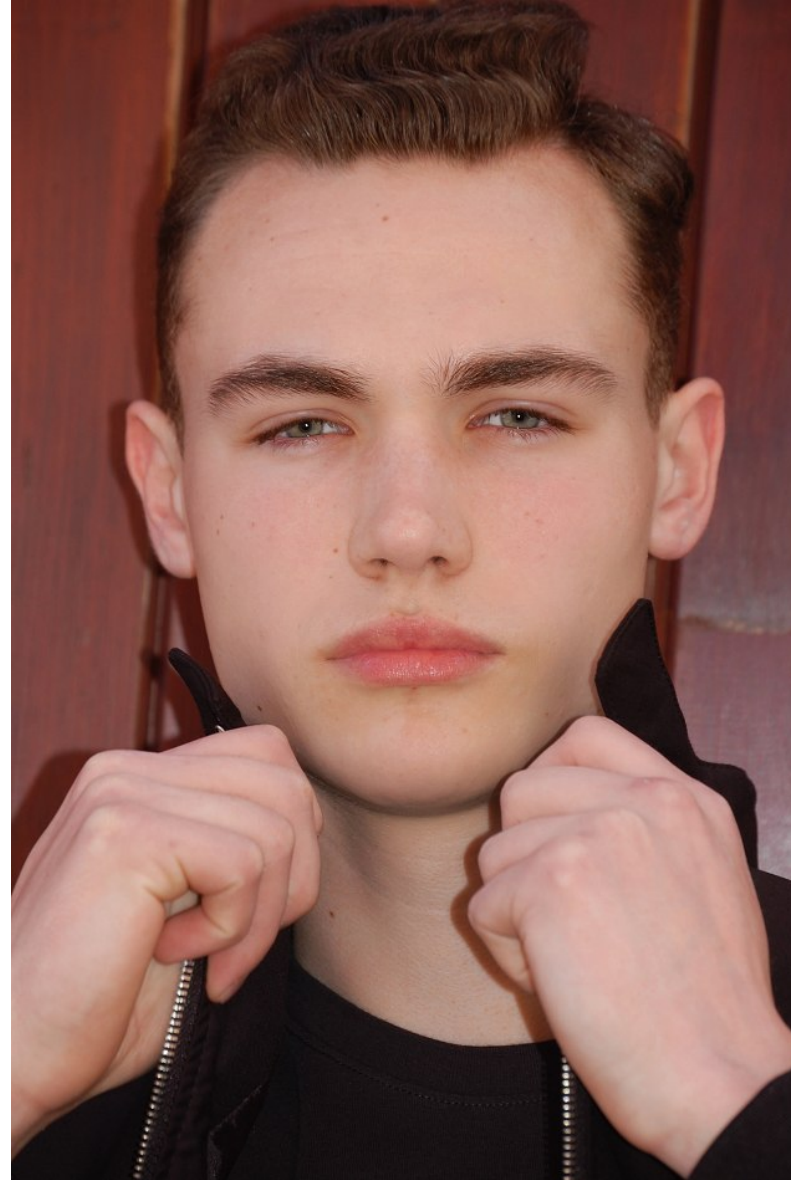

MICHAEL KYNASTON

Height 185cm/6'1" Chest 101cm/40" Waist 76cm/30" Shoe 46 EU/11.5 US/11 UK Hair Brown Eyes Green

MICHAEL KYNASTON

Height 185cm/6'1" Chest 101cm/40" Waist 76cm/30" Shoe 46 EU/11.5 US/11 UK Hair Brown Eyes Green

MICHAEL KYNASTON

Height 185cm/6'1" Chest 101cm/40" Waist 76cm/30" Shoe 46 EU/11.5 US/11 UK Hair Brown Eyes Green