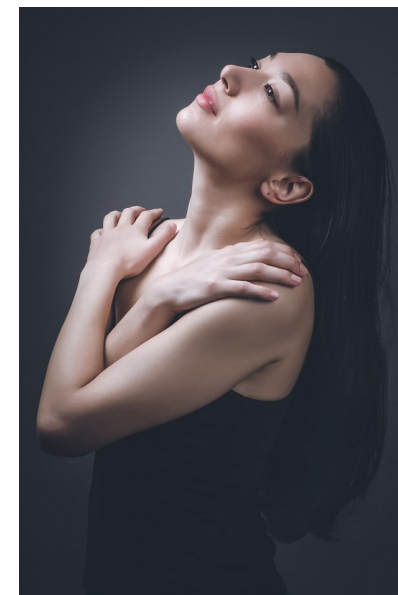

## ELENA TUN

Height 165cm/5'5" Bust 86cm/34" A Waist 66cm/26" Hips 91cm/36"  
Dress 34-36 EU/4-6 US/6-8 UK Shoe 38.5 EU/7.5 US/5.5 UK Hair Black  
Eyes Brown

Majestic Model Management & Casting  
7 Churton Villa, Churton Road, Chester, CH3 5EB  
Tel: 0151 329 2191 | Email: [info@majestic-models.com](mailto:info@majestic-models.com)