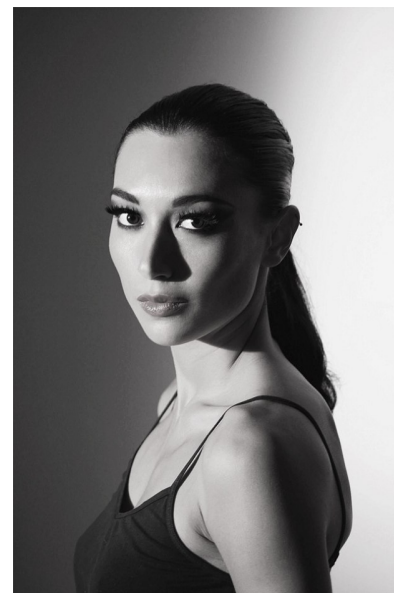

## ELENA TUN

Height 165cm/5'5" Bust 86cm/34" A Waist 66cm/26" Hips 91cm/36"  
Dress 34-36 EU/4-6 US/6-8 UK Shoe 38.5 EU/7.5 US/5.5 UK Hair Black  
Eyes Brown

Majestic Model Management & Casting  
7 Churton Villa, Churton Road, Chester, CH3 5EB  
Tel: 0151 329 2191 | Email: [info@majestic-models.com](mailto:info@majestic-models.com)